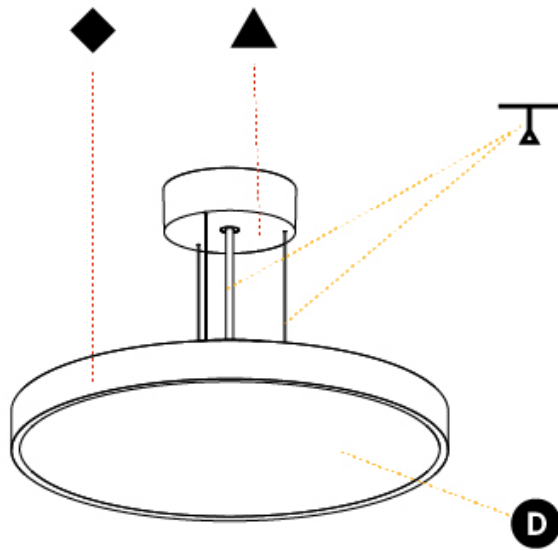

SIGN DIVA KORONA SUSPENSION

A300012-

PROJECT
TYPE
SPECIFIER
QUANTITY
DATE

A