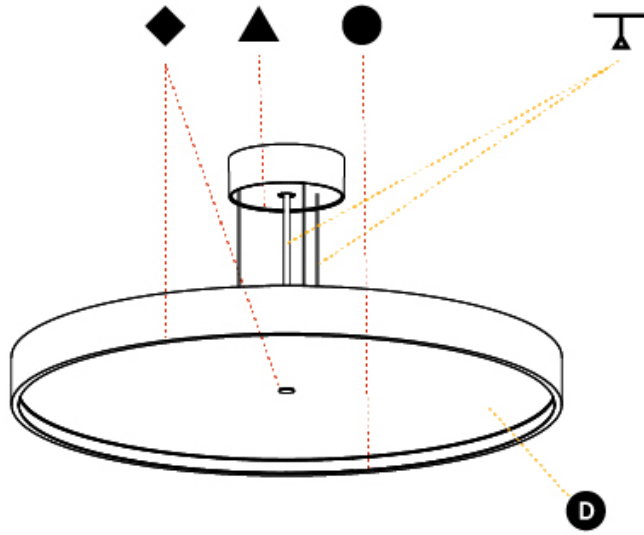

SIGN DIVA KORONA SUSPENSION

A300014-

PROJECT	_____
TYPE	_____
SPECIFIER	_____
QUANTITY	_____
DATE	_____

A