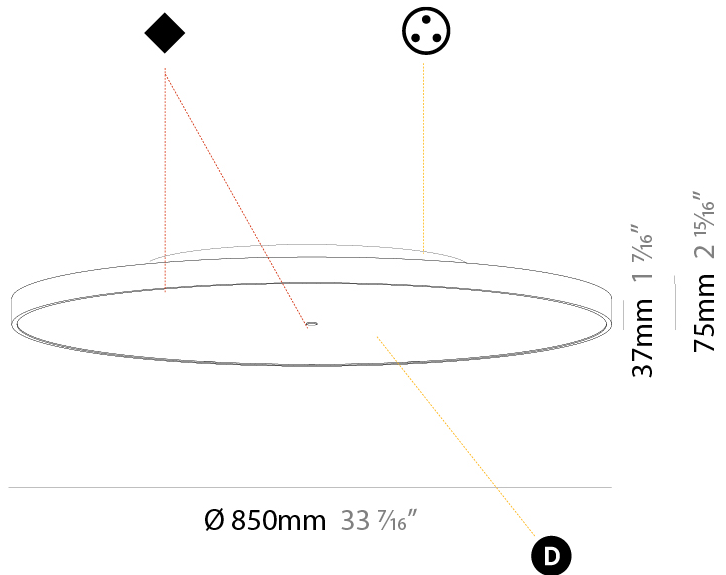

GENERAL

Series: Sign Diva
Subseries: Sign Diva
Brand: Prolicht
Division: Architectural
Mounting Type: Surface
Mounting Location: Ceiling
Subcategory: Ambient

PHYSICAL

Shape: Round
Diameter (mm): 850
Diameter (in): 33 7/16
Height (mm): 75
Height (in): 2 15/16
Light Distribution: Direct / Indirect
Weight (kg): 12.906
Weight (lbs): 28.453
Diffuser: Direct - PMMA - Opal/Micro-Prism/Sparkling Secret/Vintage Industrial with Shine Ring / Indirect - White/Yellow/Orange/Red/Blue/Green
Fixture Finish: SSR / BKV / CWI / CRY / HAB / UFT / ITA / RUA / FTG / MYG / LOD / PUS / FRO / FUP / KIA / POP / BLS / SPG / MEY / GOH / GUM / CHC / COM / ABZ / JAG / OBR / MOS / ROR
Fixture Material: Extruded Aluminum / Steel

ELECTRICAL

Lamp Type: LED (Zhaga Standard)
Input Wattage (W): 96.8
Total Output Wattage (W): 76.8
Dimming: Tri-Mode (Non-Dimming and Phase Dimming (120Vac only) and 0-10V Dimming)
Driver Included: Yes
Driver Location: Integrated
Driver Type: Constant Current - Universal
Driver Class: Class 2
Input Voltage (V): 120 - 277
Constant Current (MA): 600

LED

Color Temperature (*K): 3000 / 3500 / 4000
Max. Delivered Lumen (lm): 11160 / 11388 / 11620
CRI: >90 CRI
Lamp Life (hrs): 50000

OPTICAL

RATINGS AND CERTIFICATIONS

Certified By: Certified for North American Standards
IP rating: IP20