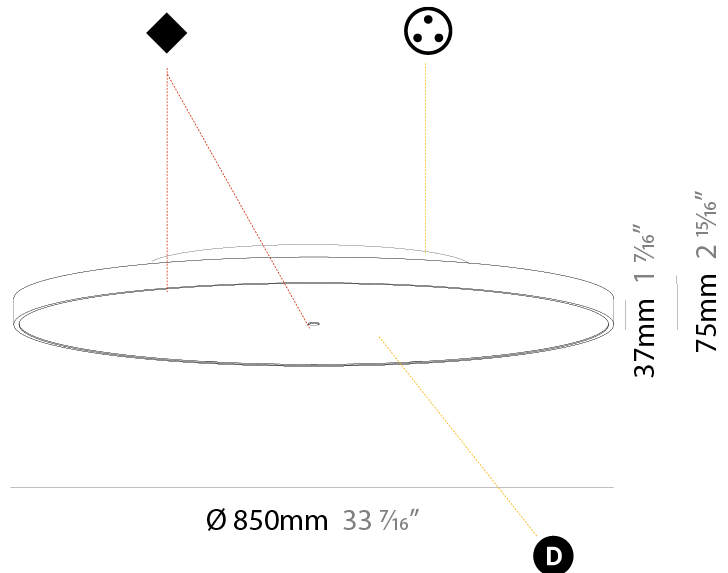

GENERAL

Series: Sign Diva
Subseries: Sign Diva Korona
Brand: Prolicht
Division: Architectural
Mounting Type: Surface
Mounting Location: Ceiling
Subcategory: Ambient

PHYSICAL

Shape: Round
Diameter (mm): 850
Diameter (in): 33 ⁷/₁₆
Height (mm): 89
Height (in): 3 ¹/₂
Light Distribution: Direct / Indirect
Weight (kg): 13.283
Weight (lbs): 29.284
Diffuser: Direct - PMMA - Opal/Micro-Prism/Sparkling Secret/Vintage Industrial / Indirect - White/Yellow/Orange/Red/Blue/Green
Fixture Finish: SSR / BKV / CWI / CRY / HAB / UFT / ITA / RUA / FTG / MYG / LOD / PUS / FRO / FUP / KIA / POP / BLS / SPG / MEY / GOH / GUM / CHC / COM / ABZ / JAG / OBR / MOS / ROR
Fixture Material: Extruded Aluminum / Steel

ELECTRICAL

Lamp Type: LED (Zhaga Standard)
Input Wattage (W): 96.8
Total Output Wattage (W): 76.8
Dimming: Tri-Mode (Non-Dimming and Phase Dimming (120Vac only) and 0-10V Dimming)
Driver Included: Yes
Driver Location: Integrated
Driver Type: Constant Current - Universal
Driver Class: Class 2
Input Voltage (V): 120 - 277
Constant Current (MA): 600

LED

Color Temperature (°K): 3000 / 3500 / 4000
Max. Delivered Lumen (lm): 11160 / 11388 / 11620
CRI: >90 CRI
Lamp Life (hrs): 50000

OPTICAL

RATINGS AND CERTIFICATIONS

Certified By: Certified for North American Standards
IP rating: IP20

PROJECT
TYPE
SPECIFIER
QUANTITY
DATE